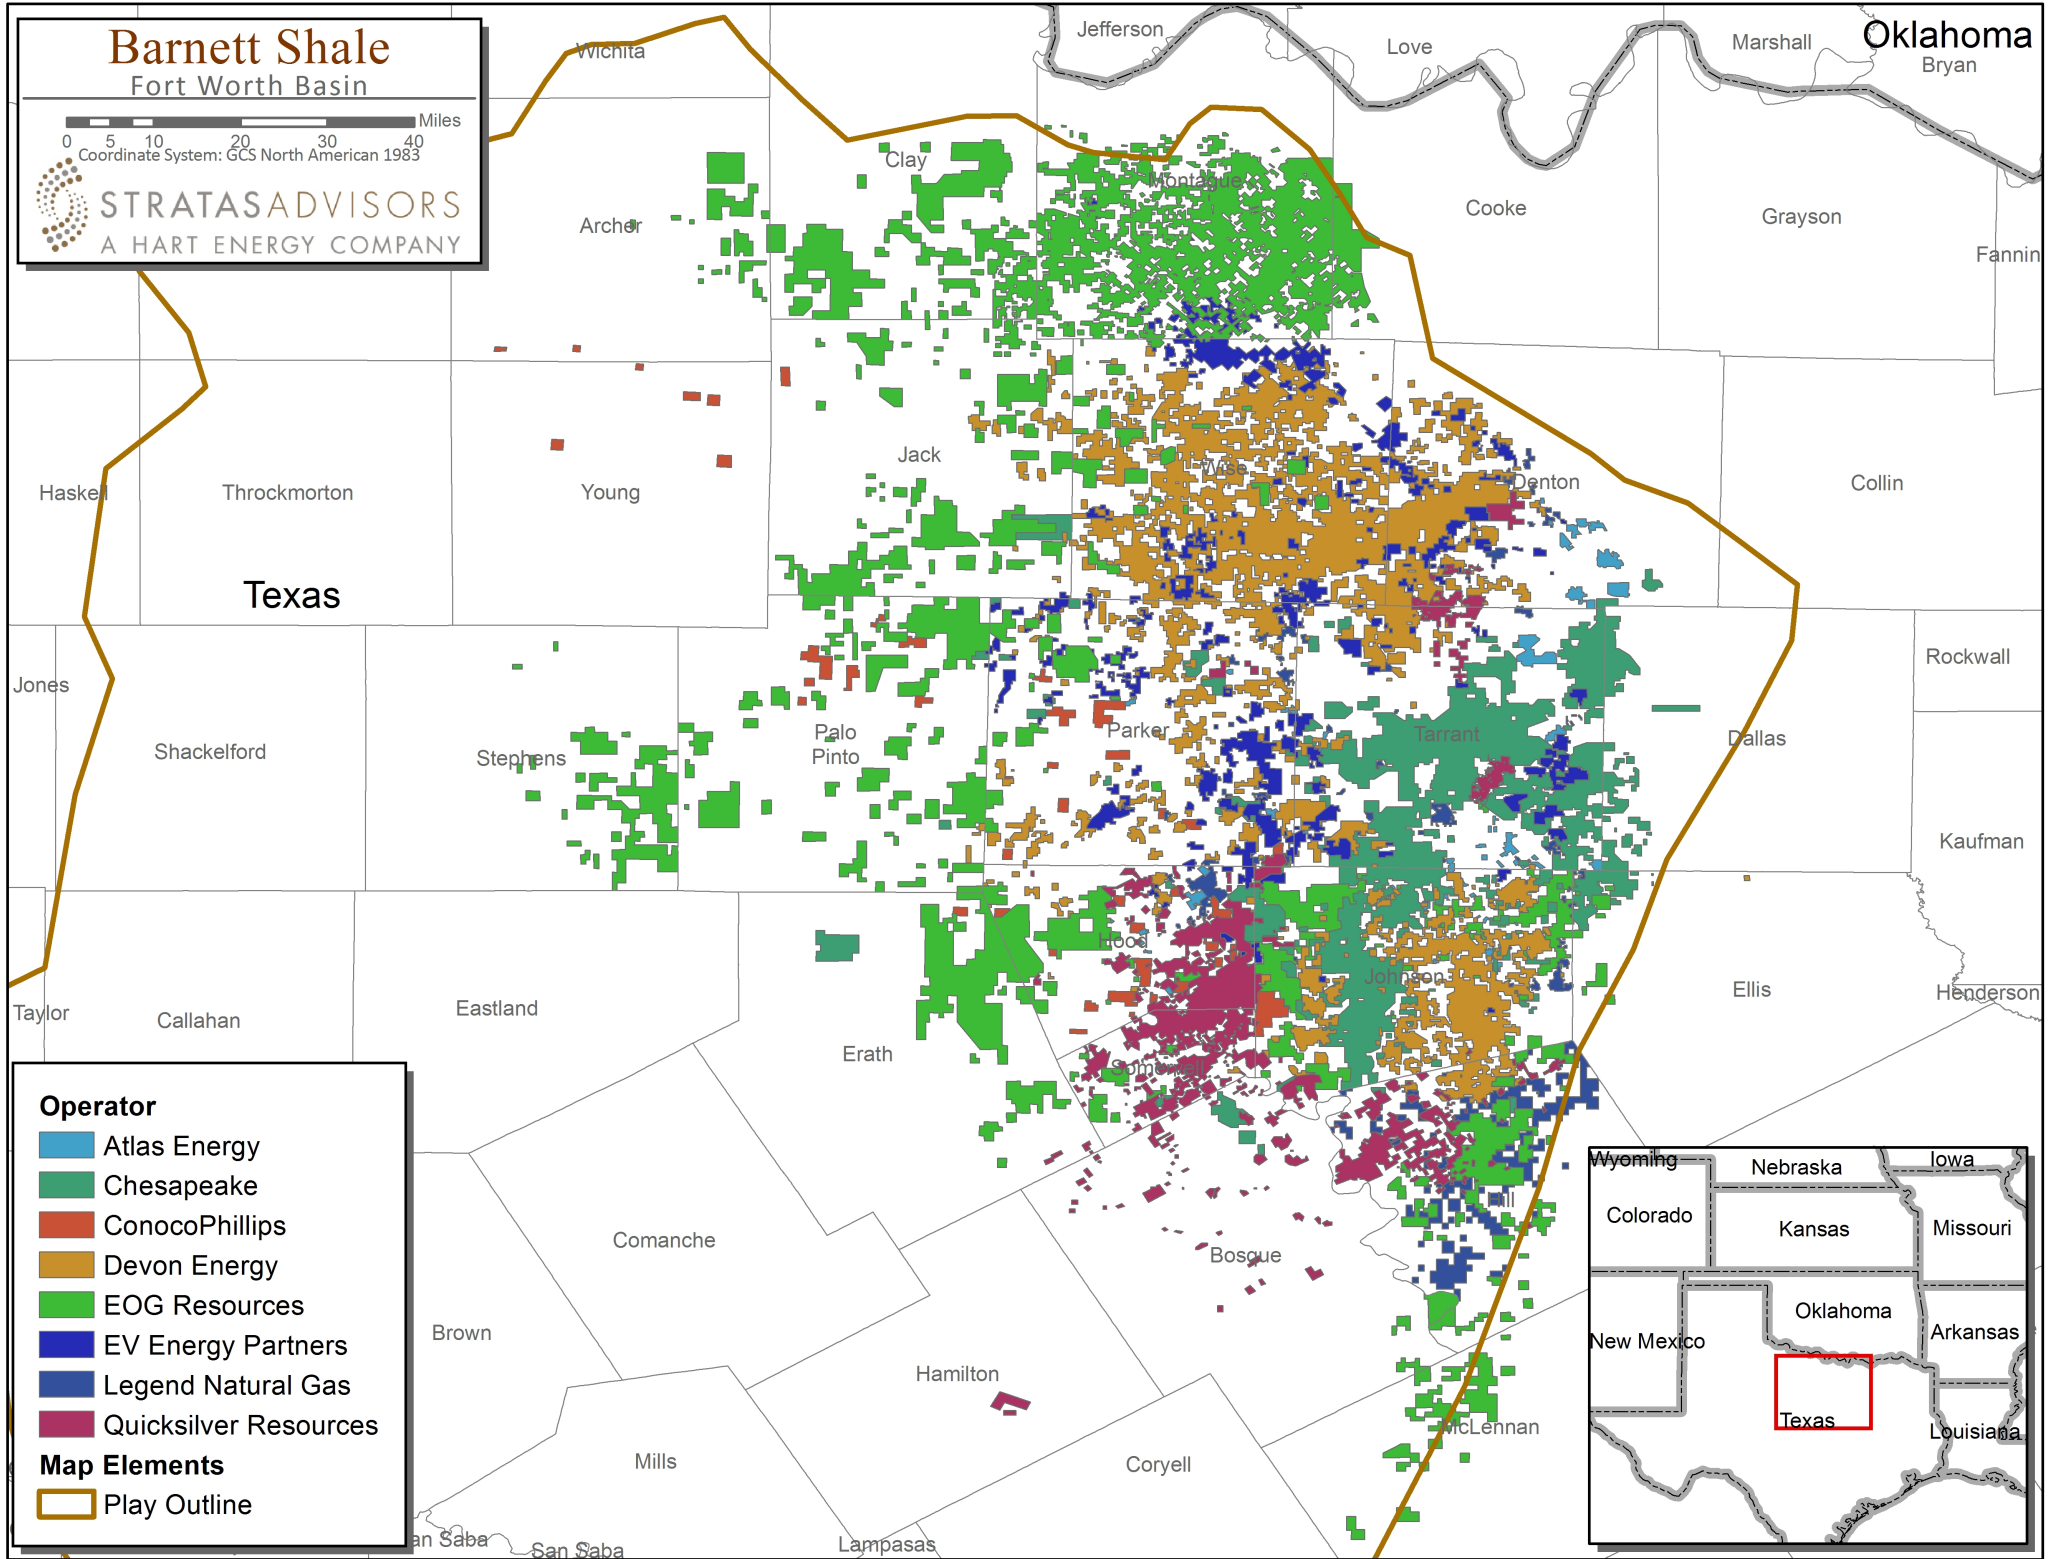

Barnett Shale

Fort Worth Basin

Operator

- Atlas Energy
- Chesapeake
- ConocoPhillips
- Devon Energy
- EOG Resources
- EV Energy Partners
- Legend Natural Gas
- Quicksilver Resources

Map Elements

- Play Outline